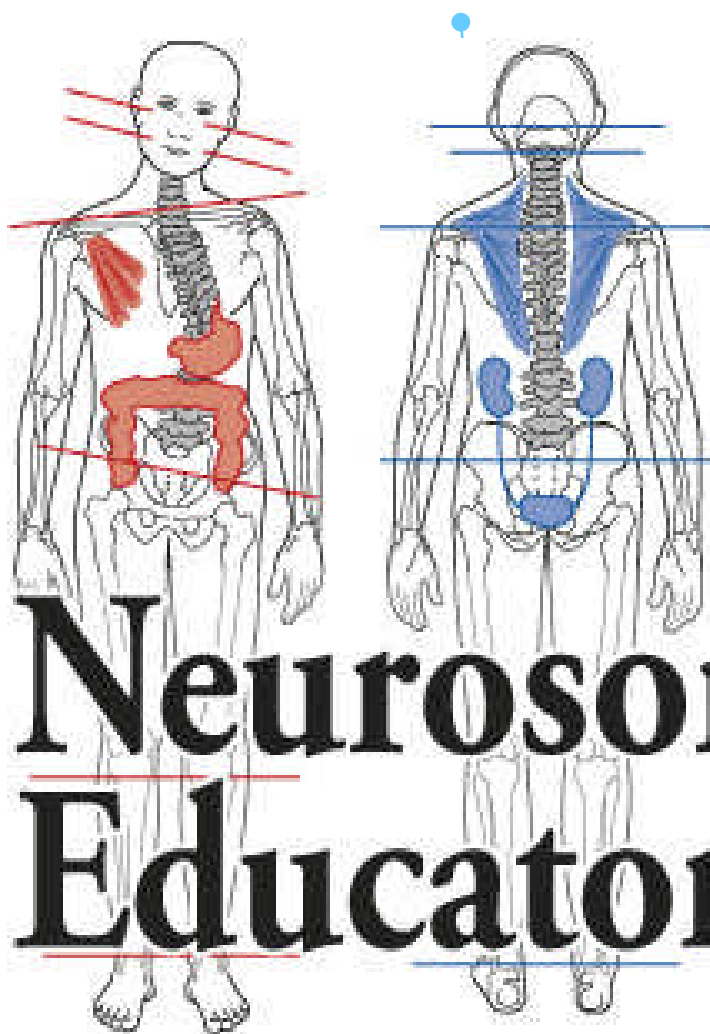

Neurosomatic Educators INC.

Neurosomatic Educators, Inc. is dedicated to transforming lives and revolutionizing the health and wellness industry through its unwavering commitment to deliver innovative education, solutions and tools with integrity, that produce life changing results.